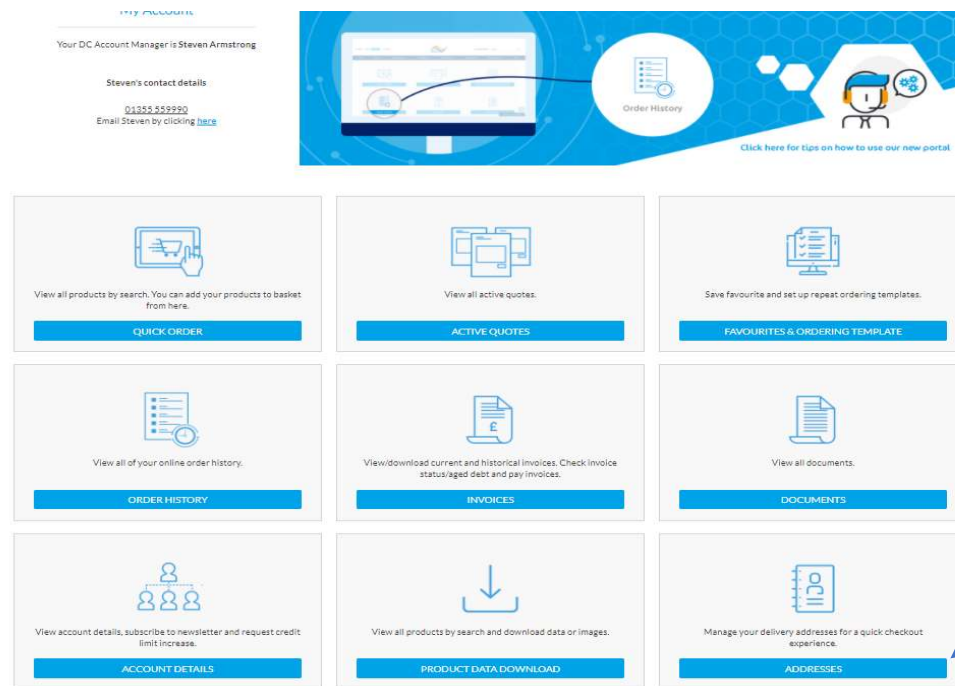

Log in to your Account

- Login to your account and you will see your account dashboard with various tiles.
- Click on 'Addresses'