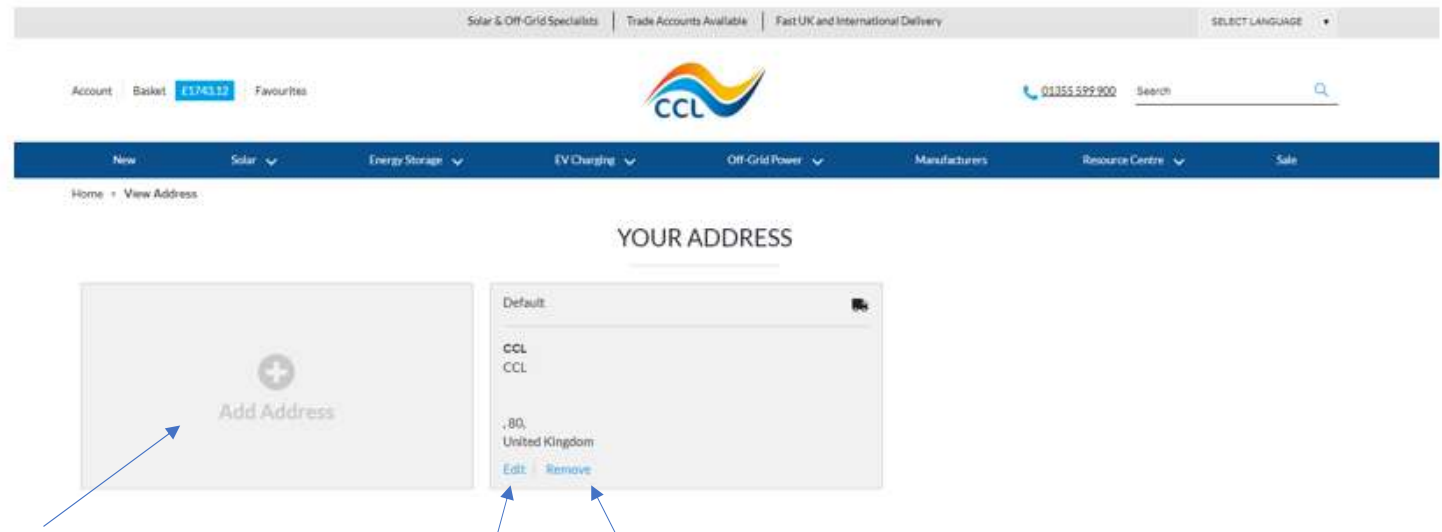

## Functionality

- In this area you can add as many delivery addresses as you want. This means when you are at checkout you can select from your saved addresses and lets you checkout faster.
- You can also edit/remove existing addresses.